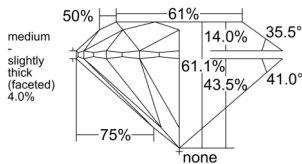

GIA®

FACSIMILE

GIA REPORT 7526432798

Verify this report at GIA.edu

GIA NATURAL DIAMOND DOSSIER®

June 09, 2025
GIA Report Number 7526432798
Shape and Cutting Style ..... Round Brilliant
Measurements ..... 5.39 - 5.41 x 3.30 mm

GRADING RESULTS

Carat Weight ..... 0.60 carat
Color Grade ..... D
Clarity Grade VS2
Cut Grade ..... Excellent

ADDITIONAL GRADING INFORMATION

Polish ..... Excellent
Symmetry ..... Excellent
Fluorescence ..... None
Clarity Characteristics ..... Crystal
Inscription(s): GIA 7526432798

PROPORTIONS

Profile to actual proportions

GRADING SCALES

GIA COLOR SCALE	GIA CLARITY SCALE	GIA CUT SCALE	
D	FLAWLESS	EXCELLENT	
E	INTERNALLY FLAWLESS		
F		VVS₁	VERY GOOD
G	VVS₂		
H	VS₁	GOOD	
I	VS₂		
J	SI₁	FAIR	
K	SI₂		
L	I₁	POOR	
M			
N			
O	I₂		
P			
Q	I₃		
R			
S			
T			
U			
V			
W			
X			
Y			
Z