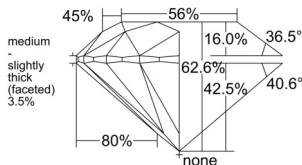

GIA®

FACSIMILE

GIA REPORT 7526439497

Verify this report at GIA.edu

GIA NATURAL DIAMOND DOSSIER®

June 10, 2025
GIA Report Number **7526439497**
Shape and Cutting Style ..... **Round Brilliant**
Measurements ..... **5.35 - 5.39 x 3.36 mm**

GRADING RESULTS

Carat Weight ..... **0.60 carat**
Color Grade ..... **D**
Clarity Grade **VS1**
Cut Grade ..... **Excellent**

ADDITIONAL GRADING INFORMATION

Polish ..... **Excellent**
Symmetry ..... **Excellent**
Fluorescence ..... **Very Strong Blue**
Clarity Characteristics..... **Feather, Pinpoint**
Inscription(s): **GIA 7526439497**

PROPORTIONS

GRADING SCALES

GIA COLOR SCALE

COLORLESS	D
	E
	F
	G
	H
	I
	J
NEAR COLORLESS	K
	L
FAIN	M
	N
	O
	P
	Q
VERY LIGHT	R
	S
	T
	U
	V
	W
	X
	Y
LIGHT	Z

GIA CLARITY SCALE

FLAWLESS	INTERNAL FLAWLESS	
		FLAWLESS
VERY VERY SLIGHTLY INCLUDED	VVS₁	
	VVS₂	
VERY SLIGHTLY INCLUDED	VS₁	
	VS₂	
SLIGHTLY INCLUDED	SI₁	
	SI₂	
INCLUDED	I₁	
	I₂	
	I₃	

GIA CUT SCALE

EXCELLENT
VERY GOOD
GOOD
FAIR
POOR