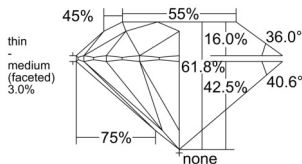

GIA®

FACSIMILE

GIA REPORT 7526448293

Verify this report at GIA.edu

GIA NATURAL DIAMOND DOSSIER®

June 13, 2025
GIA Report Number 7526448293
Shape and Cutting Style ..... Round Brilliant
Measurements ..... 5.14 - 5.16 x 3.18 mm

GRADING RESULTS

Carat Weight ..... 0.51 carat
Color Grade ..... G
Clarity Grade VS1
Cut Grade ..... Excellent

ADDITIONAL GRADING INFORMATION

Polish ..... Excellent
Symmetry ..... Excellent
Fluorescence ..... Faint
Clarity Characteristics ..... Cloud, Needle
Inscription(s): GIA 7526448293

PROPORTIONS

GRADING SCALES

GIA COLOR SCALE	GIA CLARITY SCALE	GIA CUT SCALE	
D	FLAWLESS	EXCELLENT	
E	INTERNALLY FLAWLESS		
F		VVS₁	VERY GOOD
G	VVS₂		
H	VS₁	GOOD	
I	VS₂		
J	SI₁	FAIR	
K	SI₂		
L	I₁	POOR	
M	I₂		
N	I₃		
O			
P			
Q			
R			
S			
T			
U			
V			
W			
X			
Y			
Z