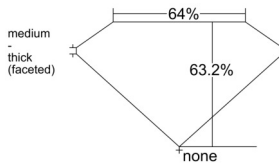

GIA®

FACSIMILE

GIA REPORT 7526453531

Verify this report at GIA.edu

GIA NATURAL DIAMOND DOSSIER®

June 10, 2025
GIA Report Number 7526453531
Shape and Cutting Style ..... Marquise Brilliant
Measurements ..... 9.37 x 4.16 x 2.63 mm

GRADING RESULTS

Carat Weight ..... 0.60 carat
Color Grade ..... D
Clarity Grade VS1

ADDITIONAL GRADING INFORMATION

Polish ..... Excellent
Symmetry ..... Very Good
Fluorescence ..... Faint
Clarity Characteristics ..... Crystal
Inscription(s): GIA 7526453531

PROPORTIONS

Profile not to actual proportions

GRADING SCALES

GIA COLOR SCALE		GIA CLARITY SCALE			
COLORLESS	D	VERY VERY SLIGHTLY INCLUDED	FLAWLESS		
	E		INTERNALLY FLAWLESS		
	F	VERY SLIGHTLY INCLUDED	VS₁		
	G		VS₂		
	H		VS₁		
	NEAR COLORLESS	I	SLIGHTLY INCLUDED	VS₂	
		J		SI₁	
		FAINT	K	INCLUDED	SI₂
			L		I₁
			M		I₂
VERT LIGHT	N	LIGHT	I₃		
	O				
	P				
	Q				
	R