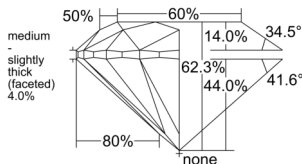

GIA®

FACSIMILE

GIA REPORT 7526459881

Verify this report at GIA.edu

GIA NATURAL DIAMOND DOSSIER®

June 11, 2025
GIA Report Number 7526459881
Shape and Cutting Style ..... Round Brilliant
Measurements ..... 6.13 - 6.17 x 3.83 mm

GRADING RESULTS

Carat Weight ..... 0.90 carat
Color Grade ..... H
Clarity Grade S11
Cut Grade ..... Excellent

ADDITIONAL GRADING INFORMATION

Polish ..... Excellent
Symmetry ..... Excellent
Fluorescence ..... None
Clarity Characteristics ..... Feather, Crystal
Inscription(s): GIA 7526459881

PROPORTIONS

Profile to actual proportions

GRADING SCALES

GIA COLOR SCALE	GIA CLARITY SCALE	GIA CUT SCALE	
D	FLAWLESS	EXCELLENT	
E	INTERNALLY FLAWLESS		
F		VVS₁	VERY GOOD
G	VVS₂		
H	VS₁	GOOD	
I	VS₂		
J	S1₁	FAIR	
K	S1₂		
L	I₁	POOR	
M	I₂		
N	I₃		
O			
P			
Q			
R			
S			
T			
U			
V			
W			
X			
Y			
Z