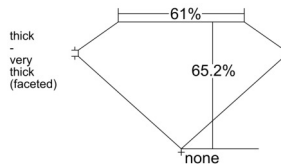

GIA®

FACSIMILE

GIA REPORT

7526496407

Verify this report at GIA.edu

GIA NATURAL DIAMOND DOSSIER®

June 14, 2025
GIA Report Number 7526496407
Shape and Cutting Style ..... Oval Brilliant
Measurements ..... 6.53 x 4.95 x 3.23 mm

GRADING RESULTS

Carat Weight ..... 0.70 carat
Color Grade ..... D
Clarity Grade VS2

ADDITIONAL GRADING INFORMATION

Polish ..... Excellent
Symmetry ..... Excellent
Fluorescence ..... Medium Blue
Clarity Characteristics ..... Crystal, Cloud, Feather
Inscription(s): GIA 7526496407

PROPORTIONS

Profile not to actual proportions

GRADING SCALES

GIA COLOR SCALE		GIA CLARITY SCALE	
COLORLESS	D	VERY VERY SLIGHTLY INCLUDED	FLAWLESS
	E		INTERNALLY FLAWLESS
	F		VVS₁
	G		VVS₂
	H		VS₁
	I		VS₂
	J		SI₁
	K		SI₂
	L		I₁
	M		I₂
NEAR COLORLESS	N	SLIGHTLY INCLUDED	I₃
	O		
	P		
	Q		
FAINT	R		
	S		
	T		
	U		
VERY LIGHT	V		
	W		
	X		
	Y		
LIGHT	Z