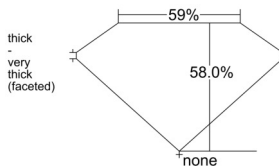

GIA®

FACSIMILE

GIA REPORT 7526514276

Verify this report at GIA.edu

GIA NATURAL DIAMOND DOSSIER®

June 18, 2025
GIA Report Number 7526514276
Shape and Cutting Style ..... Heart Brilliant
Measurements ..... 5.40 x 6.34 x 3.68 mm

GRADING RESULTS

Carat Weight ..... 0.80 carat
Color Grade ..... E
Clarity Grade VS2

ADDITIONAL GRADING INFORMATION

Polish ..... Excellent
Symmetry ..... Excellent
Fluorescence ..... Medium Blue
Clarity Characteristics ..... Crystal
Inscription(s): GIA 7526514276

PROPORTIONS

Profile not to actual proportions

GRADING SCALES

GIA COLOR SCALE		GIA CLARITY SCALE			
COLORLESS	D	VERY VERY SLIGHTLY INCLUDED	FLAWLESS		
	E		INTERNALLY FLAWLESS		
	F	VERY SLIGHTLY INCLUDED	VVS₁		
	G		VVS₂		
	H		VS₁		
	NEAR COLORLESS	I	SLIGHTLY INCLUDED	VS₂	
		J		SI₁	
		FAINT	K	INCLUDED	SI₂
			L		I₁
			M		I₂
VERT LIGHT	N	LIGHT	I₃		
	O				
	P				
	Q				
	R				
	S				
	T