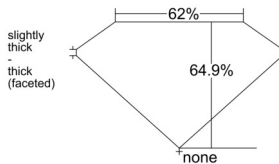

GIA®

FACSIMILE

GIA REPORT 7526529402

Verify this report at GIA.edu

GIA NATURAL DIAMOND DOSSIER®

June 18, 2025
GIA Report Number 7526529402
Shape and Cutting Style ..... Oval Brilliant
Measurements ..... 6.64 x 4.99 x 3.24 mm

GRADING RESULTS

Carat Weight ..... 0.70 carat
Color Grade ..... D
Clarity Grade VS2

ADDITIONAL GRADING INFORMATION

Polish ..... Excellent
Symmetry ..... Excellent
Fluorescence ..... Faint
Clarity Characteristics..... Crystal, Cloud, Feather, Needle
Inscription(s): GIA 7526529402

PROPORTIONS

Profile not to actual proportions

GRADING SCALES

GIA COLOR SCALE		GIA CLARITY SCALE			
COLORLESS	D	VERY VERY SLIGHTLY INCLUDED	FLAWLESS		
	E		INTERNALLY FLAWLESS		
	F		VVS₁		
	NEAR COLORLESS	G	VVS₂		
		H	VERY SLIGHTLY INCLUDED	VS₁	
		I		VS₂	
		FAINT	J	SLIGHTLY INCLUDED	SI₁
			K		SI₂
	L		INCLUDED		I₁
	M			I₂	
LIGHT	N			I₃	
	O				
	P				
	Q				
	R