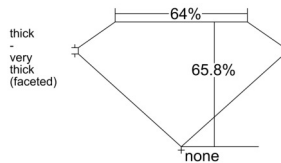

GIA®

FACSIMILE

GIA REPORT

7526536406

Verify this report at GIA.edu

GIA NATURAL DIAMOND DOSSIER®

June 19, 2025
GIA Report Number 7526536406
Shape and Cutting Style ..... Pear Brilliant
Measurements ..... 5.99 x 4.11 x 2.70 mm

GRADING RESULTS

Carat Weight ..... 0.41 carat
Color Grade ..... D
Clarity Grade SI2

ADDITIONAL GRADING INFORMATION

Polish ..... Excellent
Symmetry ..... Very Good
Fluorescence ..... None
Clarity Characteristics ..... Crystal
Inscription(s): GIA 7526536406

PROPORTIONS

Profile not to actual proportions

GRADING SCALES

GIA COLOR SCALE		GIA CLARITY SCALE			
COLORLESS	D	VERY VERY SLIGHTLY INCLUDED	FLAWLESS		
	E		INTERNALLY FLAWLESS		
	F		VVS₁		
	NEAR COLORLESS	G	VVS₂		
		H	VERY SLIGHTLY INCLUDED	VS₁	
		I		VS₂	
		FAINT	J	SLIGHTLY INCLUDED	SI₁
			K		SI₂
	L		INCLUDED		I₁
	M			I₂	
VERT LIGHT	N		INCLUDED	I₃	
	O				
	P				
	Q				
	R				
LIGHT	S				
	T				
	U				
	V				
	W				
	X				
	Y				
	Z