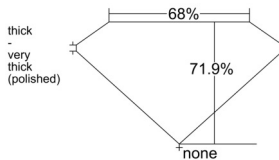

GIA®

FACSIMILE

GIA REPORT 7526548116

Verify this report at GIA.edu

GIA NATURAL DIAMOND DOSSIER®

June 19, 2025
GIA Report Number 7526548116
Shape and Cutting Style ..... Emerald Cut
Measurements ..... 5.50 x 4.23 x 3.04 mm

GRADING RESULTS

Carat Weight ..... 0.70 carat
Color Grade ..... F
Clarity Grade VS1

ADDITIONAL GRADING INFORMATION

Polish ..... Excellent
Symmetry ..... Very Good
Fluorescence ..... Medium Blue
Clarity Characteristics ..... Crystal
Inscription(s): GIA 7526548116

PROPORTIONS

Profile not to actual proportions

GRADING SCALES

GIA COLOR SCALE		GIA CLARITY SCALE			
COLORLESS	D	VERY VERY SLIGHTLY INCLUDED	FLAWLESS		
	E		INTERNALLY FLAWLESS		
	F		VVS₁		
	NEAR COLORLESS	G	VERY SLIGHTLY INCLUDED	VVS₂	
		H		VS₁	
		FANT	I	SLIGHTLY INCLUDED	VS₂
			J		SI₁
			K		SI₂
	LIGHT	L	INCLUDED	I₁	
		M		I₂	
N		I₃			
O					
P					
Q					
R					
S