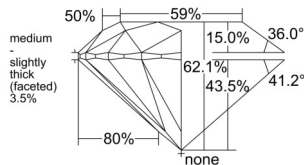

GIA®

FACSIMILE

GIA REPORT

7526558466

Verify this report at GIA.edu

GIA NATURAL DIAMOND DOSSIER®

June 20, 2025
GIA Report Number 7526558466
Shape and Cutting Style ..... Round Brilliant
Measurements ..... 4.70 - 4.73 x 2.93 mm

GRADING RESULTS

Carat Weight ..... 0.40 carat
Color Grade ..... D
Clarity Grade VVS1
Cut Grade ..... Excellent

ADDITIONAL GRADING INFORMATION

Polish ..... Excellent
Symmetry ..... Excellent
Fluorescence ..... Strong Blue
Clarity Characteristics ..... Cloud, Pinpoint
Inscription(s): GIA 7526558466

PROPORTIONS

Profile to actual proportions

GRADING SCALES

GIA COLOR SCALE

COLORLESS	D
	E
	F
	G
	H
	I
	J
NEAR COLORLESS	K
	L
FAIN	M
	N
	O
	P
VERY LIGHT	Q
	R
	S
	T
	U
	V
	W
	X
	Y
LIGHT	Z

GIA CLARITY SCALE

FLAWLESS	INTERNAL FLAWLESS	
		FLAWLESS
VERY VERY SLIGHTLY INCLUDED	VVS₁	
	VVS₂	
VERY SLIGHTLY INCLUDED	VS₁	
	VS₂	
SLIGHTLY INCLUDED	SI₁	
	SI₂	
INCLUDED	I₁	
	I₂	
	I₃	

GIA CUT SCALE

EXCELLENT
VERY GOOD
GOOD
FAIR
POOR