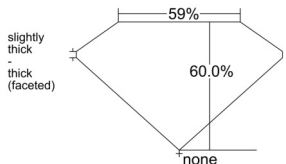

GIA®

FACSIMILE

GIA REPORT 7526575944

Verify this report at GIA.edu

GIA NATURAL DIAMOND DOSSIER®

June 21, 2025
GIA Report Number 7526575944
Shape and Cutting Style ..... Heart Brilliant
Measurements ..... 4.74 x 5.60 x 3.36 mm

GRADING RESULTS

Carat Weight ..... 0.50 carat
Color Grade ..... E
Clarity Grade VS1

ADDITIONAL GRADING INFORMATION

Polish ..... Excellent
Symmetry ..... Very Good
Fluorescence ..... None
Clarity Characteristics..... Crystal, Feather, Pinpoint
Inscription(s): GIA 7526575944

PROPORTIONS

Profile not to actual proportions

GRADING SCALES

GIA COLOR SCALE		GIA CLARITY SCALE			
COLORLESS	D	VERY VERY SLIGHTLY INCLUDED	FLAWLESS		
	E		INTERNALLY FLAWLESS		
	F		VVS₁		
	G		VVS₂		
	NEAR COLORLESS	H	VERY SLIGHTLY INCLUDED	VS₁	
		I		VS₂	
		FAINT	J	SLIGHTLY INCLUDED	SI₁
			K		SI₂
	L		I₁		
	VERT LIGHT		M	INCLUDED	I₂
N			I₃		
O					
P					
LIGHT	Q				
	R				
	S				
	T				
	U				
	V				
W					
X					
Y					
Z