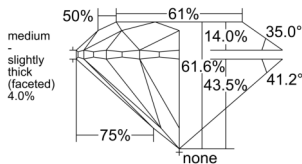

GIA®

FACSIMILE

GIA REPORT

7526576391

Verify this report at GIA.edu

GIA NATURAL DIAMOND DOSSIER®

June 26, 2025
GIA Report Number 7526576391
Shape and Cutting Style ..... Round Brilliant
Measurements ..... 4.72 - 4.75 x 2.91 mm

GRADING RESULTS

Carat Weight ..... 0.41 carat
Color Grade ..... F
Clarity Grade VVS1
Cut Grade ..... Excellent

ADDITIONAL GRADING INFORMATION

Polish ..... Excellent
Symmetry ..... Excellent
Fluorescence ..... Medium Blue
Clarity Characteristics..... Pinpoint, Cavity, Feather, Indented
Natural

Inscription(s): GIA 7526576391

PROPORTIONS

Profile to actual proportions