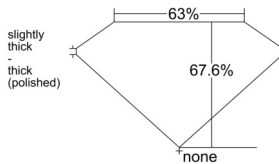

GIA®

FACSIMILE

GIA REPORT 7526592193

Verify this report at GIA.edu

GIA NATURAL DIAMOND DOSSIER®

June 25, 2025
GIA Report Number 7526592193
Shape and Cutting Style ..... Emerald Cut
Measurements ..... 5.49 x 3.86 x 2.61 mm

GRADING RESULTS

Carat Weight ..... 0.53 carat
Color Grade ..... E
Clarity Grade SI1

ADDITIONAL GRADING INFORMATION

Polish ..... Excellent
Symmetry ..... Excellent
Fluorescence ..... Faint
Clarity Characteristics ..... Crystal, Cloud
Inscription(s): GIA 7526592193

PROPORTIONS

Profile not to actual proportions

GRADING SCALES

GIA COLOR SCALE		GIA CLARITY SCALE	
COLORLESS	D	VERY VERY SLIGHTLY INCLUDED	FLAWLESS
	E		INTERNALLY FLAWLESS
	F		VVS₁
	G		VVS₂
	H		VS₁
	I		VS₂
	J		SI₁
	K		SI₂
	L		I₁
	M		I₂
NEAR COLORLESS	N	SLIGHTLY INCLUDED	I₃
	O		
	P		
	Q		
FAINT	R		
	S		
	T		
	U		
VERY LIGHT	V		
	W		
	X		
	Y		
LIGHT	Z