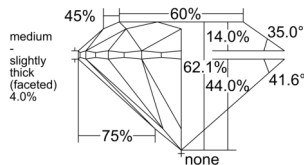

GIA®

FACSIMILE

GIA REPORT

7526646348

Verify this report at GIA.edu

GIA NATURAL DIAMOND DOSSIER®

July 01, 2025
GIA Report Number 7526646348
Shape and Cutting Style ..... Round Brilliant
Measurements ..... 4.72 - 4.74 x 2.93 mm

GRADING RESULTS

Carat Weight ..... 0.40 carat
Color Grade ..... D
Clarity Grade VVS2
Cut Grade ..... Excellent

ADDITIONAL GRADING INFORMATION

Polish ..... Excellent
Symmetry ..... Excellent
Fluorescence ..... None
Clarity Characteristics ..... Pinpoint, Needle
Inscription(s): GIA 7526646348

PROPORTIONS

Profile to actual proportions