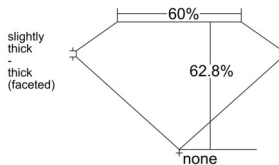

GIA®

FACSIMILE

GIA REPORT 7526674054

Verify this report at GIA.edu

GIA NATURAL DIAMOND DOSSIER®

July 02, 2025
GIA Report Number 7526674054
Shape and Cutting Style ..... Pear Brilliant
Measurements ..... 5.78 x 3.85 x 2.42 mm

GRADING RESULTS

Carat Weight ..... 0.32 carat
Color Grade ..... D
Clarity Grade VVS1

ADDITIONAL GRADING INFORMATION

Polish ..... Excellent
Symmetry ..... Very Good
Fluorescence ..... Faint
Clarity Characteristics ..... Indented Natural
Inscription(s): GIA 7526674054

PROPORTIONS

Profile not to actual proportions

GRADING SCALES

GIA COLOR SCALE		GIA CLARITY SCALE			
COLORLESS	D	VERY VERY SLIGHTLY INCLUDED	FLAWLESS		
	E		INTERNALLY FLAWLESS		
	F		VVS₁		
	NEAR COLORLESS	G	VVS₂		
		H	VERY SLIGHTLY INCLUDED	VS₁	
		I		VS₂	
		FAINT	J	SLIGHTLY INCLUDED	SI₁
			K		SI₂
	L		INCLUDED		I₁
	M			I₂	
VERT LIGHT	N		INCLUDED	I₃	
	O				
	P				
	Q				
	R				
LIGHT	S				
	T				
	U				
	V				
	W				
X					
Y					
Z