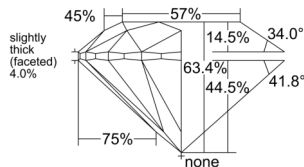

GIA®

FACSIMILE

GIA REPORT 7526698753

Verify this report at GIA.edu

GIA NATURAL DIAMOND DOSSIER®

July 04, 2025
GIA Report Number 7526698753
Shape and Cutting Style ..... Round Brilliant
Measurements ..... 4.28 - 4.32 x 2.73 mm

GRADING RESULTS

Carat Weight ..... 0.31 carat
Color Grade ..... D
Clarity Grade VVS1
Cut Grade ..... Excellent

ADDITIONAL GRADING INFORMATION

Polish ..... Excellent
Symmetry ..... Excellent
Fluorescence ..... Faint
Clarity Characteristics..... Pinpoint, Indented Natural
Inscription(s): GIA 7526698753

PROPORTIONS

Profile to actual proportions

GRADING SCALES

GIA COLOR SCALE

COLOURESS	D
	E
	F
	G
	H
	I
	J
NEAR COLOURESS	K
	L
FAIN	M
	N
	O
	P
VERY LIGHT	Q
	R
	S
	T
	U
	V
	W
	X
	Y
LIGHT	Z

GIA CLARITY SCALE

VERY VERY SLIGHTLY INCLUDED	FLAWLESS
	INTERNALLY FLAWLESS
VERY SLIGHTLY INCLUDED	VVS₁
	VVS₂
SLIGHTLY INCLUDED	VS₁
	VS₂
INCLUDED	SI₁
	SI₂
	I₁
	I₂
	I₃

GIA CUT SCALE

EXCELLENT
VERY GOOD
GOOD
FAIR
POOR