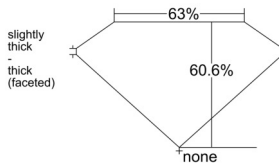

GIA®

FACSIMILE

GIA REPORT 7526749145

Verify this report at GIA.edu

GIA NATURAL DIAMOND DOSSIER®

July 09, 2025
GIA Report Number 7526749145
Shape and Cutting Style ..... Pear Brilliant
Measurements ..... 7.28 x 4.38 x 2.66 mm

GRADING RESULTS

Carat Weight ..... 0.51 carat
Color Grade ..... D
Clarity Grade VS1

ADDITIONAL GRADING INFORMATION

Polish ..... Excellent
Symmetry ..... Excellent
Fluorescence ..... Medium Blue
Clarity Characteristics..... Crystal, Needle, Pinpoint
Inscription(s): GIA 7526749145

PROPORTIONS

Profile not to actual proportions

GRADING SCALES

GIA COLOR SCALE		GIA CLARITY SCALE			
COLORLESS	D	VERY VERY SLIGHTLY INCLUDED	FLAWLESS		
	E		INTERNALLY FLAWLESS		
	F	VERY SLIGHTLY INCLUDED	VVS₁		
	G		VVS₂		
	H		VS₁		
	NEAR COLORLESS	I	SLIGHTLY INCLUDED	VS₂	
		J		SI₁	
		FAINT	K	INCLUDED	SI₂
			L		I₁
			M		I₂
VERT LIGHT	N	LIGHT	I₃		
	O				
	P				
	Q				
	R