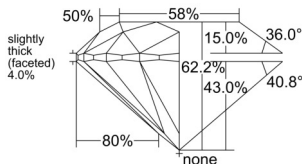

GIA®

FACSIMILE

GIA REPORT 7526752039

Verify this report at GIA.edu

GIA NATURAL DIAMOND DOSSIER®

July 09, 2025
GIA Report Number 7526752039
Shape and Cutting Style ..... Round Brilliant
Measurements ..... 5.35 - 5.39 x 3.34 mm

GRADING RESULTS

Carat Weight ..... 0.60 carat
Color Grade ..... G
Clarity Grade VVS2
Cut Grade ..... Excellent

ADDITIONAL GRADING INFORMATION

Polish ..... Excellent
Symmetry ..... Excellent
Fluorescence ..... Medium Blue
Clarity Characteristics ..... Pinpoint
Inscription(s): GIA 7526752039

PROPORTIONS

Profile to actual proportions

GRADING SCALES

GIA COLOR SCALE

COLORESS	D
	E
	F
	G
	H
	I
	J
NEAR COLORESS	K
	L
FAIN	M
	N
	O
	P
VERY LIGHT	Q
	R
	S
	T
	U
	V
	W
	X
	Y
LIGHT	Z

GIA CLARITY SCALE

VERY VERY SLIGHTLY INCLUDED	FLAWLESS
	INTERNALLY FLAWLESS
VERY SLIGHTLY INCLUDED	VVS₁
	VVS₂
SLIGHTLY INCLUDED	VS₁
	VS₂
INCLUDED	SI₁
	SI₂
	I₁
	I₂
	I₃

GIA CUT SCALE

EXCELLENT
VERY GOOD
GOOD
FAIR
POOR