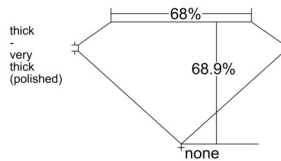

GIA®

FACSIMILE

GIA REPORT

7526814701

Verify this report at GIA.edu

GIA NATURAL DIAMOND DOSSIER®

July 15, 2025
GIA Report Number 7526814701
Shape and Cutting Style ..... Emerald Cut
Measurements ..... 5.70 x 4.30 x 2.96 mm

GRADING RESULTS

Carat Weight ..... 0.70 carat
Color Grade ..... G
Clarity Grade VS2

ADDITIONAL GRADING INFORMATION

Polish ..... Excellent
Symmetry ..... Very Good
Fluorescence ..... Faint
Clarity Characteristics ..... Crystal
Inscription(s): GIA 7526814701

PROPORTIONS

Profile not to actual proportions

GRADING SCALES

GIA COLOR SCALE		GIA CLARITY SCALE			
COLORLESS	D	VERY VERY SLIGHTLY INCLUDED	FLAWLESS		
	E		INTERNALLY FLAWLESS		
	F	VERY SLIGHTLY INCLUDED	VVS₁		
	G		VVS₂		
	H		VS₁		
	NEAR COLORLESS	I	SLIGHTLY INCLUDED	VS₂	
		J		SI₁	
		FAINT	K	INCLUDED	SI₂
			L		I₁
			M		I₂
VERT LIGHT	N		INCLUDED	I₃	
	O				
	P				
	Q				
	R				
	LIGHT	S			
		T			
U					
	V				
	W				
	X				
	Y				
	Z