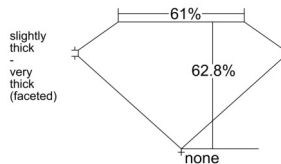

GIA®

FACSIMILE

GIA REPORT 7526833782

Verify this report at GIA.edu

GIA NATURAL DIAMOND DOSSIER®

July 17, 2025
GIA Report Number 7526833782
Shape and Cutting Style ..... Pear Brilliant
Measurements ..... 7.83 x 5.01 x 3.15 mm

GRADING RESULTS

Carat Weight ..... 0.76 carat
Color Grade ..... J
Clarity Grade SI2

ADDITIONAL GRADING INFORMATION

Polish ..... Excellent
Symmetry ..... Excellent
Fluorescence ..... None
Clarity Characteristics ..... Twinning Wisp
Inscription(s): GIA 7526833782

PROPORTIONS

Profile not to actual proportions

GRADING SCALES

GIA COLOR SCALE		GIA CLARITY SCALE			
COLORLESS	D	VERY VERY SLIGHTLY INCLUDED	FLAWLESS		
	E		INTERNALLY FLAWLESS		
	F		VVS₁		
	NEAR COLORLESS	G	VERY SLIGHTLY INCLUDED	VVS₂	
		H		VS₁	
		FANT	I	SLIGHTLY INCLUDED	VS₂
			J		SI₁
	LIGHT	K	INCLUDED	SI₂	
		L		I₁	
		M	NOT LISTED	I₂	
N		I₃			
O					
P					
Q					
R					
S					
T					
U					
V					
W					
X					
Y					
Z