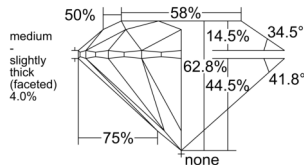

GIA®

FACSIMILE

GIA NATURAL DIAMOND DOSSIER®

July 17, 2025
GIA Report Number 7526834770
Shape and Cutting Style ..... Round Brilliant
Measurements ..... 5.65 - 5.67 x 3.56 mm

GRADING RESULTS

Carat Weight ..... 0.70 carat
Color Grade ..... G
Clarity Grade S11
Cut Grade ..... Excellent

ADDITIONAL GRADING INFORMATION

Polish ..... Excellent
Symmetry ..... Excellent
Fluorescence ..... None
Clarity Characteristics ..... Crystal
Inscription(s): GIA 7526834770

GIA REPORT 7526834770

Verify this report at GIA.edu

PROPORTIONS

Profile to actual proportions