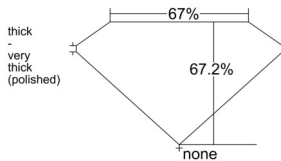

GIA®

FACSIMILE

GIA REPORT 7526870706

Verify this report at GIA.edu

GIA NATURAL DIAMOND DOSSIER®

July 21, 2025
GIA Report Number 7526870706
Shape and Cutting Style ..... Emerald Cut
Measurements ..... 4.92 x 3.63 x 2.44 mm

GRADING RESULTS

Carat Weight ..... 0.42 carat
Color Grade ..... E
Clarity Grade VS1

ADDITIONAL GRADING INFORMATION

Polish ..... Excellent
Symmetry ..... Excellent
Fluorescence ..... None
Clarity Characteristics..... Crystal, Needle, Pinpoint
Inscription(s): GIA 7526870706

PROPORTIONS

Profile not to actual proportions

GRADING SCALES

GIA COLOR SCALE		GIA CLARITY SCALE			
COLORLESS	D	VERY VERY SLIGHTLY INCLUDED	FLAWLESS		
	E		INTERNALLY FLAWLESS		
	F	VERY SLIGHTLY INCLUDED	VVS₁		
	G		VVS₂		
	H		VS₁		
	NEAR COLORLESS	I	SLIGHTLY INCLUDED	VS₂	
		J		SI₁	
		FAINT	K	INCLUDED	SI₂
			L		I₁
			M		I₂
VERT LIGHT	N	LIGHT	I₃		
	O				
	P				
	Q				
	R				
	S