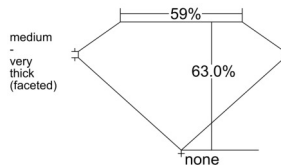

GIA®

FACSIMILE

GIA REPORT

7526882904

Verify this report at GIA.edu

GIA NATURAL DIAMOND DOSSIER®

July 22, 2025
GIA Report Number 7526882904
Shape and Cutting Style ..... Pear Brilliant
Measurements ..... 7.23 x 4.71 x 2.97 mm

GRADING RESULTS

Carat Weight ..... 0.60 carat
Color Grade ..... E
Clarity Grade VVS2

ADDITIONAL GRADING INFORMATION

Polish ..... Excellent
Symmetry ..... Very Good
Fluorescence ..... None
Clarity Characteristics ..... Pinpoint
Inscription(s): GIA 7526882904

PROPORTIONS

Profile not to actual proportions

GRADING SCALES

GIA COLOR SCALE		GIA CLARITY SCALE			
COLORLESS	D	VERY VERY SLIGHTLY INCLUDED	FLAWLESS		
	E		INTERNALLY FLAWLESS		
	F	VERY SLIGHTLY INCLUDED	VVS₁		
	G		VVS₂		
	H		VS₁		
	NEAR COLORLESS	I	SLIGHTLY INCLUDED	VS₂	
		J		SI₁	
		FAINT	K	INCLUDED	SI₂
			L		I₁
			M		I₂
VERT LIGHT	N	LIGHT	I₃		
	O				
	P				
	Q				
	R				
	S				
	T