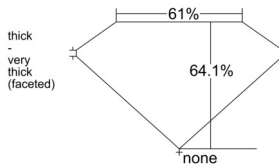

GIA®

FACSIMILE

GIA REPORT 7526891175

Verify this report at GIA.edu

GIA NATURAL DIAMOND DOSSIER®

July 23, 2025
GIA Report Number 7526891175
Shape and Cutting Style ..... Oval Brilliant
Measurements ..... 6.63 x 5.02 x 3.22 mm

GRADING RESULTS

Carat Weight ..... 0.70 carat
Color Grade ..... E
Clarity Grade VS1

ADDITIONAL GRADING INFORMATION

Polish ..... Excellent
Symmetry ..... Very Good
Fluorescence ..... None
Clarity Characteristics..... Feather, Pinpoint, Needle
Inscription(s): GIA 7526891175

PROPORTIONS

Profile not to actual proportions

GRADING SCALES

GIA COLOR SCALE		GIA CLARITY SCALE	
COLORLESS	D	VERY VERY SLIGHTLY INCLUDED	FLAWLESS
	E		INTERNALLY FLAWLESS
	F		VS₁
	G		VS₂
	H		VS₁
	I		VS₂
	J		SI₁
	K		SI₂
	L		I₁
	M		I₂
NEAR COLORLESS	N	SLIGHTLY INCLUDED	I₃
	O		
	P		
	Q		
FAINT	R	INCLUDED	
	S		
	T		
	U		
VERT LIGHT	V		
	W		
	X		
	Y		
LIGHT	Z