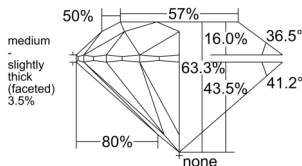

GIA®

FACSIMILE

GIA REPORT

7526926489

Verify this report at GIA.edu

GIA NATURAL DIAMOND DOSSIER®

August 08, 2025
GIA Report Number 7526926489
Shape and Cutting Style ..... Round Brilliant
Measurements ..... 5.59 - 5.65 x 3.56 mm

GRADING RESULTS

Carat Weight ..... 0.70 carat
Color Grade I
Clarity Grade VS1
Cut Grade ..... Excellent

ADDITIONAL GRADING INFORMATION

Polish ..... Excellent
Symmetry ..... Very Good
Fluorescence ..... None
Clarity Characteristics..... Cloud, Crystal, Indented Natural
Inscription(s): GIA 7526926489

PROPORTIONS

Profile to actual proportions