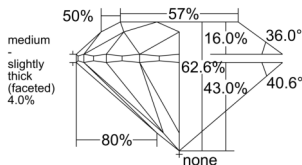

GIA®

FACSIMILE

GIA REPORT 7526943215

Verify this report at GIA.edu

GIA NATURAL DIAMOND DOSSIER®

July 28, 2025
GIA Report Number **7526943215**
Shape and Cutting Style ..... **Round Brilliant**
Measurements ..... **5.28 - 5.32 x 3.32 mm**

GRADING RESULTS

Carat Weight ..... **0.58 carat**
Color Grade ..... **H**
Clarity Grade **VS1**
Cut Grade ..... **Excellent**

ADDITIONAL GRADING INFORMATION

Polish ..... **Excellent**
Symmetry ..... **Excellent**
Fluorescence ..... **None**
Clarity Characteristics..... **Cloud, Crystal, Needle, Pinpoint**
Inscription(s): **GIA 7526943215**

PROPORTIONS

GRADING SCALES

GIA COLOR SCALE

COLORESS	D
	E
	F
	G
	H
	I
	J
NEAR COLORESS	K
	L
FANIT	M
	N
	O
	P
VERY LIGHT	Q
	R
	S
	T
	U
	V
	W
	X
	Y
LIGHT	Z

GIA CLARITY SCALE

FLAWLESS	INTERNAL FLAWLESS	
		FLAWLESS
VERY VERY SLIGHTLY INCLUDED	VVS₁	
	VVS₂	
VERY SLIGHTLY INCLUDED	VS₁	
	VS₂	
SLIGHTLY INCLUDED	SI₁	
	SI₂	
INCLUDED	I₁	
	I₂	
	I₃	

GIA CUT SCALE

EXCELLENT
VERY GOOD
GOOD
FAIR
POOR