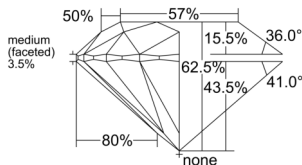

GIA®

FACSIMILE

GIA REPORT 7526977629

Verify this report at GIA.edu

GIA NATURAL DIAMOND DOSSIER®

August 04, 2025
GIA Report Number 7526977629
Shape and Cutting Style ..... Round Brilliant
Measurements ..... 5.09 - 5.12 x 3.19 mm

GRADING RESULTS

Carat Weight ..... 0.51 carat
Color Grade I
Clarity Grade VVS2
Cut Grade ..... Excellent

ADDITIONAL GRADING INFORMATION

Polish ..... Excellent
Symmetry ..... Excellent
Fluorescence ..... None
Clarity Characteristics..... Needle, Feather, Pinpoint
Inspection(s): GIA 7526977629

PROPORTIONS

Profile to actual proportions