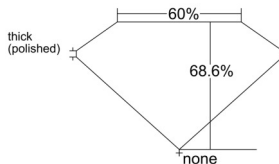

GIA®

FACSIMILE

GIA REPORT 7526983787

Verify this report at GIA.edu

GIA NATURAL DIAMOND DOSSIER®

July 31, 2025
GIA Report Number 7526983787
Shape and Cutting Style ..... Emerald Cut
Measurements ..... 4.32 x 3.22 x 2.21 mm

GRADING RESULTS

Carat Weight ..... 0.31 carat
Color Grade ..... D
Clarity Grade VS1

ADDITIONAL GRADING INFORMATION

Polish ..... Excellent
Symmetry ..... Good
Fluorescence ..... None
Clarity Characteristics..... Crystal, Needle, Cloud, Pinpoint
Inscription(s): GIA 7526983787

PROPORTIONS

Profile not to actual proportions

GRADING SCALES

GIA COLOR SCALE		GIA CLARITY SCALE			
COLORLESS	D	VERY VERY SLIGHTLY INCLUDED	FLAWLESS		
	E		INTERNALLY FLAWLESS		
	F	VERY SLIGHTLY INCLUDED	VVS₁		
	G		VVS₂		
	H		VS₁		
	NEAR COLORLESS	I	SLIGHTLY INCLUDED	VS₂	
		J		SI₁	
		FAINT	K	INCLUDED	SI₂
			L		I₁
			M		I₂
VERT LIGHT	N	LIGHT	I₃		
	O				
	P				
	Q				
	R