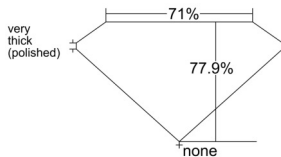

GIA®

FACSIMILE

GIA REPORT 7528022419

Verify this report at GIA.edu

GIA NATURAL DIAMOND DOSSIER®

April 30, 2025
GIA Report Number 7528022419
Shape and Cutting Style ..... Square Modified Brilliant
Measurements ..... 4.76 x 4.54 x 3.54 mm

GRADING RESULTS

Carat Weight ..... 0.70 carat
Color Grade I
Clarity Grade VVS1

ADDITIONAL GRADING INFORMATION

Polish ..... Excellent
Symmetry ..... Excellent
Fluorescence ..... None
Clarity Characteristics ..... Feather
Inscription(s): GIA 7528022419

PROPORTIONS

Profile not to actual proportions

GRADING SCALES

GIA COLOR SCALE		GIA CLARITY SCALE			
COLORLESS	D	VERY VERY SLIGHTLY INCLUDED	FLAWLESS		
	E		INTERNALLY FLAWLESS		
	F	VERY SLIGHTLY INCLUDED	VVS₁		
	G		VVS₂		
	H		VS₁		
	NEAR COLORLESS	I	SLIGHTLY INCLUDED	VS₂	
		J		SI₁	
		FAINT	K	INCLUDED	SI₂
			L		I₁
			M		I₂
VERT LIGHT	N	LIGHT	I₃		
	O				
	P				
	Q				
	R				
	S				
	T