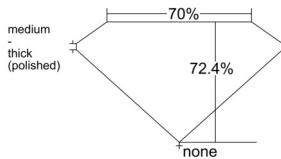

GIA®

FACSIMILE

GIA REPORT 7528024511

Verify this report at GIA.edu

GIA NATURAL DIAMOND DOSSIER®

April 30, 2025
GIA Report Number 7528024511
Shape and Cutting Style ..... Square Modified Brilliant
Measurements ..... 3.69 x 3.68 x 2.67 mm

GRADING RESULTS

Carat Weight ..... 0.30 carat
Color Grade ..... F
Clarity Grade VVS1

ADDITIONAL GRADING INFORMATION

Polish ..... Excellent
Symmetry ..... Good
Fluorescence ..... None
Clarity Characteristics ..... Feather
Inscription(s): GIA 7528024511

PROPORTIONS

Profile not to actual proportions

GRADING SCALES

GIA COLOR SCALE		GIA CLARITY SCALE				
COLORLESS	D	NEAR COLORLESS	FLAWLESS			
	E		INTERNALLY FLAWLESS			
	F		VERY VERY SLIGHTLY INCLUDED	VVS₁		
	G			VVS₂		
	H		VERY SLIGHTLY INCLUDED	VS₁		
	I			VS₂		
	J			SLIGHTLY INCLUDED	SI₁	
	K		SI₂			
	FANT		L	VERY LIGHT	I₁	
			M		INCLUDED	I₂
N		I₃				
O		LIGHT				
P						
Q						
R						
S						
T						
U						
V						
W						
X						
Y						
Z