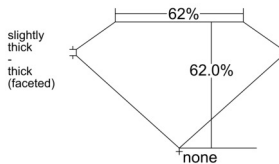

GIA®

FACSIMILE

GIA REPORT 7528062684

Verify this report at GIA.edu

GIA NATURAL DIAMOND DOSSIER®

May 03, 2025
GIA Report Number 7528062684
Shape and Cutting Style ..... Pear Brilliant
Measurements ..... 5.87 x 3.91 x 2.43 mm

GRADING RESULTS

Carat Weight ..... 0.33 carat
Color Grade ..... F
Clarity Grade VS1

ADDITIONAL GRADING INFORMATION

Polish ..... Excellent
Symmetry ..... Very Good
Fluorescence ..... None
Clarity Characteristics ..... Feather, Cloud, Pinpoint
Inscription(s): GIA 7528062684

PROPORTIONS

Profile not to actual proportions

GRADING SCALES

GIA COLOR SCALE		GIA CLARITY SCALE			
COLORLESS	D	VERY VERY SLIGHTLY INCLUDED	FLAWLESS		
	E		INTERNALLY FLAWLESS		
	F	VERY SLIGHTLY INCLUDED	VS₁		
	G		VS₂		
	H		VS₁		
	NEAR COLORLESS	I	SLIGHTLY INCLUDED	VS₂	
		J		SI₁	
		FAINT	K	INCLUDED	SI₂
			L		I₁
			M		I₂
VERT LIGHT	N	INCLUDED	I₃		
	O				
	P				
	Q				
	R				
LIGHT	S				
	T				
	U				
	V				
	Z