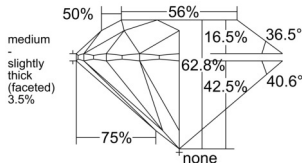

GIA®

FACSIMILE

GIA REPORT 7528094921

Verify this report at GIA.edu

GIA NATURAL DIAMOND DOSSIER®

May 09, 2025
GIA Report Number 7528094921
Shape and Cutting Style ..... Round Brilliant
Measurements ..... 5.34 - 5.38 x 3.37 mm

GRADING RESULTS

Carat Weight ..... 0.60 carat
Color Grade ..... F
Clarity Grade VS1
Cut Grade ..... Excellent

ADDITIONAL GRADING INFORMATION

Polish ..... Excellent
Symmetry ..... Excellent
Fluorescence ..... Faint
Clarity Characteristics..... Crystal, Feather, Pinpoint, Cloud
Inscription(s): GIA 7528094921

PROPORTIONS

Profile to actual proportions