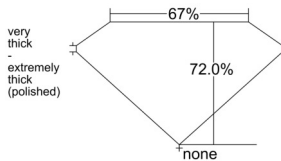

GIA®

FACSIMILE

GIA REPORT 7528105734

Verify this report at GIA.edu

GIA NATURAL DIAMOND DOSSIER®

May 09, 2025
GIA Report Number 7528105734
Shape and Cutting Style ..... Emerald Cut
Measurements ..... 5.97 x 4.58 x 3.30 mm

GRADING RESULTS

Carat Weight ..... 0.90 carat
Color Grade ..... K
Clarity Grade VVS1

ADDITIONAL GRADING INFORMATION

Polish ..... Excellent
Symmetry ..... Excellent
Fluorescence ..... None
Clarity Characteristics ..... Pinpoint
Inscription(s): GIA 7528105734

PROPORTIONS

Profile not to actual proportions

GRADING SCALES

GIA COLOR SCALE		GIA CLARITY SCALE			
COLORLESS	D	VERY VERY SLIGHTLY INCLUDED	FLAWLESS		
	E		INTERNALLY FLAWLESS		
	F	VERY SLIGHTLY INCLUDED	VVS₁		
	G		VVS₂		
	H		VS₁		
	NEAR COLORLESS	I	SLIGHTLY INCLUDED	VS₂	
		J		SI₁	
		FAINT	K	INCLUDED	SI₂
			L		I₁
			M		I₂
VERTICALLY LIGHT	N	LIGHT	I₃		
	O				
	P				
	Q				
	R