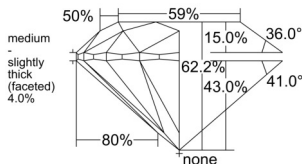

GIA®

FACSIMILE

GIA REPORT 7528218681

Verify this report at GIA.edu

GIA NATURAL DIAMOND DOSSIER®

May 21, 2025
GIA Report Number 7528218681
Shape and Cutting Style ..... Round Brilliant
Measurements ..... 4.57 - 4.59 x 2.85 mm

GRADING RESULTS

Carat Weight ..... 0.37 carat
Color Grade ..... E
Clarity Grade VVS1
Cut Grade ..... Excellent

ADDITIONAL GRADING INFORMATION

Polish ..... Excellent
Symmetry ..... Excellent
Fluorescence ..... None
Clarity Characteristics ..... Pinpoint
Inscription(s): GIA 7528218681

PROPORTIONS

GRADING SCALES

GIA COLOR SCALE	GIA CLARITY SCALE	GIA CUT SCALE
COLOURLESS	FLAWLESS	EXCELLENT
D	INTERNALLY FLAWLESS	
E	VVS₁	VERY GOOD
F		
G	VS₁	GOOD
H		
I	SI₁	FAIR
J		
K	I₁	POOR
L		
M	I₂	
N		
O	I₃	
P		
Q		
R		
S		
T		
U		
V		
W		
X		
Y		
Z