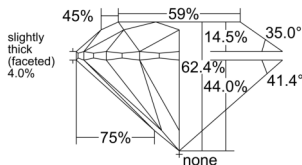

GIA®

FACSIMILE

GIA NATURAL DIAMOND DOSSIER®

May 21, 2025
GIA Report Number 7528228791
Shape and Cutting Style ..... Round Brilliant
Measurements ..... 4.46 - 4.49 x 2.80 mm

GRADING RESULTS

Carat Weight ..... 0.34 carat
Color Grade ..... F
Clarity Grade VVS1
Cut Grade ..... Excellent

ADDITIONAL GRADING INFORMATION

Polish ..... Excellent
Symmetry ..... Excellent
Fluorescence ..... Faint
Clarity Characteristics ..... Pinpoint, Feather
Inscription(s): GIA 7528228791

GIA REPORT 7528228791

Verify this report at GIA.edu

PROPORTIONS

Profile to actual proportions