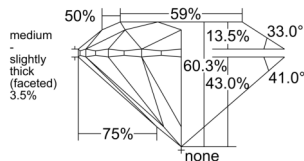

GIA®

FACSIMILE

GIA REPORT

7528269629

Verify this report at GIA.edu

GIA NATURAL DIAMOND DOSSIER®

May 26, 2025
GIA Report Number 7528269629
Shape and Cutting Style ..... Round Brilliant
Measurements ..... 5.01 - 5.03 x 3.03 mm

GRADING RESULTS

Carat Weight ..... 0.46 carat
Color Grade ..... D
Clarity Grade VVS1
Cut Grade ..... Excellent

ADDITIONAL GRADING INFORMATION

Polish ..... Excellent
Symmetry ..... Excellent
Fluorescence ..... Medium Blue
Clarity Characteristics ..... Pinpoint
Inscription(s): GIA 7528269629

PROPORTIONS

Profile to actual proportions

GRADING SCALES

GIA COLOR SCALE	GIA CLARITY SCALE	GIA CUT SCALE
COLOURLESS	FLAWLESS	EXCELLENT
D	INTERNALLY FLAWLESS	
E	VVS₁	VERY GOOD
F		
G	VS₁	GOOD
H		
I	SI₁	FAIR
J		
K	I₁	POOR
L		
M	I₂	
N		
O	I₃	
P		
Q		
R		
S		
T		
U		
V		
W		
X		
Y		
Z