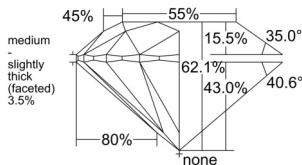

GIA®

FACSIMILE

GIA REPORT 7528295726

Verify this report at GIA.edu

GIA NATURAL DIAMOND DOSSIER®

May 29, 2025
GIA Report Number 7528295726
Shape and Cutting Style ..... Round Brilliant
Measurements ..... 4.27 - 4.29 x 2.65 mm

GRADING RESULTS

Carat Weight ..... 0.29 carat
Color Grade ..... F
Clarity Grade VS1
Cut Grade ..... Excellent

ADDITIONAL GRADING INFORMATION

Polish ..... Excellent
Symmetry ..... Excellent
Fluorescence ..... Faint
Clarity Characteristics ..... Feather, Pinpoint
Inscription(s): GIA 7528295726

PROPORTIONS

GRADING SCALES

GIA COLOR SCALE

COLORLESS	D
	E
	F
	G
	H
	I
	J
NEAR COLORLESS	K
	L
FAIN	M
	N
	O
	P
VERY LIGHT	Q
	R
	S
	T
	U
	V
	W
	X
	Y
LIGHT	Z

GIA CLARITY SCALE

FLAWLESS	INTERNAL FLAWLESS	
		EXCELLENT
VERY VERY SLIGHTLY INCLUDED	VVS₁	
	VVS₂	
VERY SLIGHTLY INCLUDED	VS₁	
	VS₂	
SLIGHTLY INCLUDED	SI₁	
	SI₂	
INCLUDED	I₁	
	I₂	
	I₃	
POOR		

GIA CUT SCALE

EXCELLENT
VERY GOOD
GOOD
FAIR
POOR