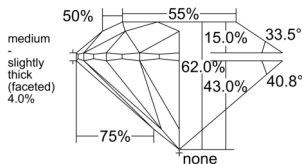

GIA®

FACSIMILE

GIA REPORT 7528299637

Verify this report at GIA.edu

GIA NATURAL DIAMOND DOSSIER®

May 27, 2025
GIA Report Number 7528299637
Shape and Cutting Style ..... Round Brilliant
Measurements ..... 4.92 - 4.96 x 3.06 mm

GRADING RESULTS

Carat Weight ..... 0.46 carat
Color Grade ..... H
Clarity Grade SI2
Cut Grade ..... Excellent

ADDITIONAL GRADING INFORMATION

Polish ..... Excellent
Symmetry ..... Excellent
Fluorescence ..... None
Clarity Characteristics ..... Feather, Cloud
Inscription(s): GIA 7528299637

PROPORTIONS

Profile to actual proportions

GRADING SCALES

GIA COLOR SCALE	GIA CLARITY SCALE	GIA CUT SCALE
D	FLAWLESS	EXCELLENT
E	FLAWLESS	
F	INTERNALLY FLAWLESS	VERY GOOD
G	FLAWLESS	
H	VVS₁	GOOD
I	VVS₂	
J	VS₁	FAIR
K	VS₂	
L	SI₁	POOR
M	SI₂	
N	I₁	
O	I₂	
P	I₃	
Q		
R		
S		
T		
U		
V		
W		
X		
Y		
Z