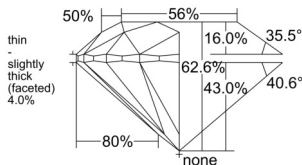

GIA®

FACSIMILE

GIA REPORT 7528307772

Verify this report at GIA.edu

GIA NATURAL DIAMOND DOSSIER®

May 28, 2025
GIA Report Number 7528307772
Shape and Cutting Style ..... Round Brilliant
Measurements ..... 5.63 - 5.65 x 3.53 mm

GRADING RESULTS

Carat Weight ..... 0.70 carat
Color Grade ..... F
Clarity Grade S11
Cut Grade ..... Excellent

ADDITIONAL GRADING INFORMATION

Polish ..... Excellent
Symmetry ..... Excellent
Fluorescence ..... None
Clarity Characteristics ..... Crystal, Feather
Inscription(s): GIA 7528307772

PROPORTIONS

GRADING SCALES

GIA COLOR SCALE

COLOREDNESS	D
	E
	F
	G
	H
	I
	J
NEAR COLORLESS	K
	L
FAIN	M
	N
	O
	P
VERY LIGHT	Q
	R
	S
	T
	U
	V
	W
	X
	Y
LIGHT	Z

GIA CLARITY SCALE

VERY VERY SLIGHTLY INCLUDED	FLAWLESS
	INTERNALLY FLAWLESS
VERY SLIGHTLY INCLUDED	VVS₁
	VVS₂
SLIGHTLY INCLUDED	VS₁
	VS₂
INCLUDED	SI₁
	SI₂
	I₁
	I₂
	I₃

GIA CUT SCALE

EXCELLENT
VERY GOOD
GOOD
FAIR
POOR