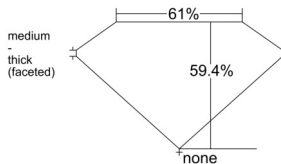

GIA®

FACSIMILE

GIA REPORT 7528340009

Verify this report at GIA.edu

GIA NATURAL DIAMOND DOSSIER®

May 31, 2025
GIA Report Number 7528340009
Shape and Cutting Style ..... Heart Brilliant
Measurements ..... 4.97 x 5.67 x 3.37 mm

GRADING RESULTS

Carat Weight ..... 0.53 carat
Color Grade ..... E
Clarity Grade VS1

ADDITIONAL GRADING INFORMATION

Polish ..... Excellent
Symmetry ..... Very Good
Fluorescence ..... None
Clarity Characteristics..... Cloud, Crystal, Pinpoint
Inscription(s): GIA 7528340009

PROPORTIONS

Profile not to actual proportions

GRADING SCALES

GIA COLOR SCALE		GIA CLARITY SCALE			
COLORLESS	D	VERY VERY SLIGHTLY INCLUDED	FLAWLESS		
	E		INTERNALLY FLAWLESS		
	F	VERY SLIGHTLY INCLUDED	VVS₁		
	G		VVS₂		
	H		VS₁		
	NEAR COLORLESS	I	SLIGHTLY INCLUDED	VS₂	
		J		SI₁	
		FAINT	K	INCLUDED	SI₂
			L		I₁
			M		I₂
VERT LIGHT	N	INCLUDED	I₃		
	O				
	P				
	Q				
	R				
LIGHT	S				
	T				
	U				
	V				
	W				
X					
Y					
Z