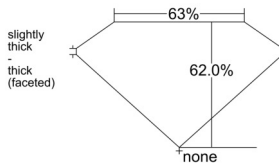

GIA®

FACSIMILE

GIA REPORT 7528346752

Verify this report at GIA.edu

GIA NATURAL DIAMOND DOSSIER®

June 04, 2025
GIA Report Number 7528346752
Shape and Cutting Style ..... Pear Brilliant
Measurements ..... 5.69 x 3.76 x 2.33 mm

GRADING RESULTS

Carat Weight ..... 0.30 carat
Color Grade ..... F
Clarity Grade VS1

ADDITIONAL GRADING INFORMATION

Polish ..... Excellent
Symmetry ..... Very Good
Fluorescence ..... None
Clarity Characteristics..... Crystal, Cloud, Needle, Pinpoint
Inscription(s): GIA 7528346752

PROPORTIONS

Profile not to actual proportions

GRADING SCALES

GIA COLOR SCALE		GIA CLARITY SCALE			
COLORLESS	D	VERY VERY SLIGHTLY INCLUDED	FLAWLESS		
	E		INTERNALLY FLAWLESS		
	F		VVS₁		
	NEAR COLORLESS	G	VVS₂		
		H	VERY SLIGHTLY INCLUDED	VS₁	
		I		VS₂	
		FAINT	J	SLIGHTLY INCLUDED	SI₁
			K		SI₂
	L		INCLUDED		I₁
	M			I₂	
VERT LIGHT	N		INCLUDED	I₃	
	O				
	P				
	Q				
	R				
LIGHT	S				
	T				
	U				
	V				
	W				
X					
Y					
Z