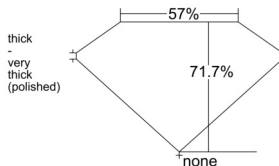

GIA®

FACSIMILE

GIA REPORT 7528350431

Verify this report at GIA.edu

GIA NATURAL DIAMOND DOSSIER®

May 31, 2025
GIA Report Number 7528350431
Shape and Cutting Style ..... Emerald Cut
Measurements ..... 4.24 x 3.19 x 2.29 mm

GRADING RESULTS

Carat Weight ..... 0.30 carat
Color Grade ..... F
Clarity Grade VVS1

ADDITIONAL GRADING INFORMATION

Polish ..... Excellent
Symmetry ..... Very Good
Fluorescence ..... None
Clarity Characteristics..... Pinpoint, Surface Graining
Inscription(s): GIA 7528350431

PROPORTIONS

Profile not to actual proportions

GRADING SCALES

GIA COLOR SCALE		GIA CLARITY SCALE			
COLORLESS	D	VERY VERY SLIGHTLY INCLUDED	FLAWLESS		
	E		INTERNALLY FLAWLESS		
	F	VERY SLIGHTLY INCLUDED	VVS₁		
	G		VVS₂		
	H		VS₁		
	NEAR COLORLESS	I	SLIGHTLY INCLUDED	VS₂	
		J		SI₁	
		FAINT	K	INCLUDED	SI₂
			L		I₁
			M		I₂
VERT LIGHT	N	LIGHT	I₃		
	O				
	P				
	Q				
	R