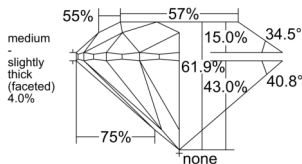

GIA®

FACSIMILE

GIA REPORT 7528357110

Verify this report at GIA.edu

GIA NATURAL DIAMOND DOSSIER®

June 02, 2025
GIA Report Number 7528357110
Shape and Cutting Style ..... Round Brilliant
Measurements ..... 4.49 - 4.52 x 2.79 mm

GRADING RESULTS

Carat Weight ..... 0.35 carat
Color Grade ..... E
Clarity Grade VS1
Cut Grade ..... Excellent

ADDITIONAL GRADING INFORMATION

Polish ..... Excellent
Symmetry ..... Excellent
Fluorescence ..... None
Clarity Characteristics ..... Feather, Cloud
Inscription(s): GIA 7528357110

PROPORTIONS

GRADING SCALES

GIA COLOR SCALE	GIA CLARITY SCALE	GIA CUT SCALE	
D	FLAWLESS	EXCELLENT	
E	INTERNALLY FLAWLESS		
F		VVS₁	VERY GOOD
G	VVS₂		
H	VS₁	GOOD	
I	VS₂		
J	SI₁	FAIR	
K	SI₂		
L	I₁	POOR	
M	I₂		
N	I₃		
O			
P			
Q			
R			
S			
T			
U			
V			
W			
X			
Y			
Z