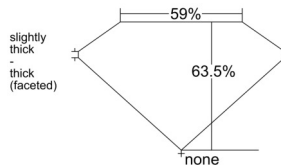

GIA®

FACSIMILE

GIA REPORT 7528381786

Verify this report at GIA.edu

GIA NATURAL DIAMOND DOSSIER®

June 12, 2025
GIA Report Number 7528381786
Shape and Cutting Style ..... Pear Brilliant
Measurements ..... 5.77 x 3.86 x 2.45 mm

GRADING RESULTS

Carat Weight ..... 0.32 carat
Color Grade I
Clarity Grade VS2

ADDITIONAL GRADING INFORMATION

Polish ..... Excellent
Symmetry ..... Very Good
Fluorescence ..... None
Clarity Characteristics..... Crystal, Needle, Cloud
Inscription(s): GIA 7528381786

PROPORTIONS

Profile not to actual proportions

GRADING SCALES

GIA COLOR SCALE		GIA CLARITY SCALE		
COLORLESS	D	VERY VERY SLIGHTLY INCLUDED	FLAWLESS	
	E		INTERNALLY FLAWLESS	
	F	VERY SLIGHTLY INCLUDED	VS₁	
	G		VS₂	
	H		VS₁	
	NEAR COLORLESS	I	SLIGHTLY INCLUDED	VS₂
		J		SI₁
		K	INCLUDED	SI₂
		L		I₁
		M		I₂
FAINT		N	INCLUDED	I₃
		O		
		P		
	VERT LIGHT	Q		
		R		
		S		
T				
LIGHT	U			
	V			
	W			
	X			
Y				
Z