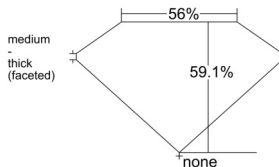

GIA®

FACSIMILE

GIA REPORT 7528408712

Verify this report at GIA.edu

GIA NATURAL DIAMOND DOSSIER®

June 06, 2025
GIA Report Number 7528408712
Shape and Cutting Style ..... Heart Brilliant
Measurements ..... 4.88 x 5.65 x 3.34 mm

GRADING RESULTS

Carat Weight ..... 0.52 carat
Color Grade ..... E
Clarity Grade VS2

ADDITIONAL GRADING INFORMATION

Polish ..... Excellent
Symmetry ..... Very Good
Fluorescence ..... None
Clarity Characteristics ..... Cloud, Crystal
Inscription(s): GIA 7528408712

PROPORTIONS

Profile not to actual proportions

GRADING SCALES

GIA COLOR SCALE		GIA CLARITY SCALE	
COLORLESS	D	VERY VERY SLIGHTLY INCLUDED	FLAWLESS
	E		INTERNALLY FLAWLESS
	F		VVS₁
	G		VVS₂
	H		VS₁
	I		VS₂
	J		SI₁
	K		SI₂
	L		I₁
	M		I₂
NEAR COLORLESS	N	SLIGHTLY INCLUDED	I₃
	O		
	P		
	Q		
FAINT	R		
	S		
	T		
	U		
VERY LIGHT	V		
	W		
	X		
	Y		
LIGHT	Z