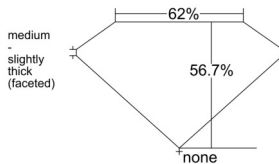

GIA®

FACSIMILE

GIA REPORT 7528434872

Verify this report at GIA.edu

GIA NATURAL DIAMOND DOSSIER®

June 13, 2025
GIA Report Number 7528434872
Shape and Cutting Style ..... Heart Brilliant
Measurements ..... 4.82 x 5.69 x 3.23 mm

GRADING RESULTS

Carat Weight ..... 0.50 carat
Color Grade ..... G
Clarity Grade VS2

ADDITIONAL GRADING INFORMATION

Polish ..... Excellent
Symmetry ..... Very Good
Fluorescence ..... None
Clarity Characteristics ..... Feather
Inscription(s): GIA 7528434872

PROPORTIONS

Profile not to actual proportions

GRADING SCALES

GIA COLOR SCALE		GIA CLARITY SCALE			
COLORLESS	D	VERY VERY SLIGHTLY INCLUDED	FLAWLESS		
	E		INTERNALLY FLAWLESS		
	F	VERY SLIGHTLY INCLUDED	VVS₁		
	G		VVS₂		
	H		VS₁		
	NEAR COLORLESS	I	SLIGHTLY INCLUDED	VS₂	
		J		SI₁	
		FAINT	K	INCLUDED	SI₂
			L		I₁
			M		I₂
VERT LIGHT	N	INCLUDED	I₃		
	O				
	P				
	Q				
	R				
LIGHT	S				
	T				
	U				
	V				
	W				
X					
Y					
Z