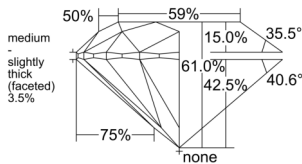

GIA®

FACSIMILE

GIA REPORT 7528439396

Verify this report at GIA.edu

GIA NATURAL DIAMOND DOSSIER®

June 10, 2025
GIA Report Number 7528439396
Shape and Cutting Style ..... Round Brilliant
Measurements ..... 5.08 - 5.12 x 3.11 mm

GRADING RESULTS

Carat Weight ..... 0.50 carat
Color Grade ..... G
Clarity Grade VVS1
Cut Grade ..... Excellent

ADDITIONAL GRADING INFORMATION

Polish ..... Excellent
Symmetry ..... Excellent
Fluorescence ..... Faint
Clarity Characteristics..... Pinpoint, Feather, Surface Graining
Inspection(s): GIA 7528439396

PROPORTIONS

Profile to actual proportions

GRADING SCALES

GIA COLOR SCALE

COLORLESS	D
	E
	F
	G
	H
	I
NEAR COLORLESS	J
	K
	L
FAIN	M
	N
	O
	P
VERY LIGHT	Q
	R
	S
	T
	U
	V
	W
	X
	Y
LIGHT	Z

GIA CLARITY SCALE

FLAWLESS	INTERNAL FLAWLESS	EXCELLENT	
VERY VERY SLIGHTLY INCLUDED	VVS₁	VERY GOOD	
	VVS₂		
VERY SLIGHTLY INCLUDED	VS₁	GOOD	
	VS₂		
SLIGHTLY INCLUDED	SI₁	FAIR	
	SI₂		
INCLUDED	I₁	POOR	
	I₂		
	I₃