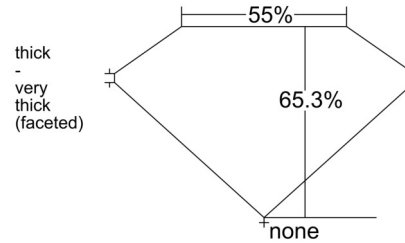

**GIA NATURAL DIAMOND GRADING REPORT**

June 14, 2025  
 GIA Report Number ..... 7528461296  
 Shape and Cutting Style ..... Heart Brilliant  
 Measurements ..... 6.30 x 7.72 x 5.04 mm

**GRADING RESULTS**

Carat Weight ..... 1.51 carat  
 Color Grade ..... I  
 Clarity Grade ..... VS2

**ADDITIONAL GRADING INFORMATION**

Polish ..... Excellent  
 Symmetry ..... Excellent  
 Fluorescence ..... None  
 Inscription(s): GIA 7528461296

**PROPORTIONS**

Profile not to actual proportions

**CLARITY CHARACTERISTICS**

**KEY TO SYMBOLS\***

-  Feather
-  Crystal
-  Pinpoint
-  Indented Natural

\* Red symbols denote internal characteristics (inclusions). Green or black symbols denote external characteristics (blemishes). Diagram is an approximate representation of the diamond, and symbols shown indicate type, position, and approximate size of clarity characteristics. All clarity characteristics may not be shown. Details of finish are not shown.