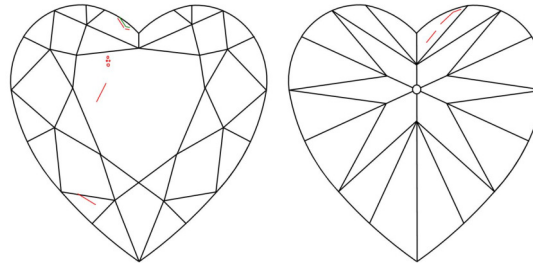

**GIA NATURAL DIAMOND GRADING REPORT**

June 14, 2025  
 GIA Report Number ..... 7528461296  
 Shape and Cutting Style ..... Heart Brilliant  
 Measurements ..... 6.30 x 7.72 x 5.04 mm

**GRADING RESULTS**

Carat Weight ..... 1.51 carat  
 Color Grade ..... I  
 Clarity Grade ..... VS2

**ADDITIONAL GRADING INFORMATION**

Polish ..... Excellent  
 Symmetry ..... Excellent  
 Fluorescence ..... None  
 Inscription(s): GIA 7528461296

**PROPORTIONS**

Profile not to actual proportions

**CLARITY CHARACTERISTICS**

**KEY TO SYMBOLS\***

-  Feather
-  Crystal
-  Pinpoint
-  Indented Natural

\* Red symbols denote internal characteristics (inclusions). Green or black symbols denote external characteristics (blemishes). Diagram is an approximate representation of the diamond, and symbols shown indicate type, position, and approximate size of clarity characteristics. All clarity characteristics may not be shown. Details of finish are not shown.