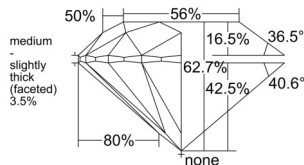

GIA®

FACSIMILE

GIA REPORT

7528481543

Verify this report at GIA.edu

GIA NATURAL DIAMOND DOSSIER®

June 16, 2025
GIA Report Number 7528481543
Shape and Cutting Style ..... Round Brilliant
Measurements ..... 5.05 - 5.09 x 3.18 mm

GRADING RESULTS

Carat Weight ..... 0.50 carat
Color Grade ..... H
Clarity Grade SI2
Cut Grade ..... Excellent

ADDITIONAL GRADING INFORMATION

Polish ..... Excellent
Symmetry ..... Excellent
Fluorescence ..... None
Clarity Characteristics ..... Cloud
Inscription(s): GIA 7528481543

PROPORTIONS

Profile to actual proportions

GRADING SCALES

GIA COLOR SCALE	GIA CLARITY SCALE	GIA CUT SCALE
D	FLAWLESS	EXCELLENT
E	FLAWLESS	
F	INTERNALLY FLAWLESS	VERY GOOD
G	FLAWLESS	
H	VVS₁	GOOD
I	VVS₂	
J	VS₁	FAIR
K	VS₂	
L	SI₁	POOR
M	SI₂	
N	I₁	
O	I₂	
P	I₃	
Q		
R		
S		
T		
U		
V		
W		
X		
Y		
Z